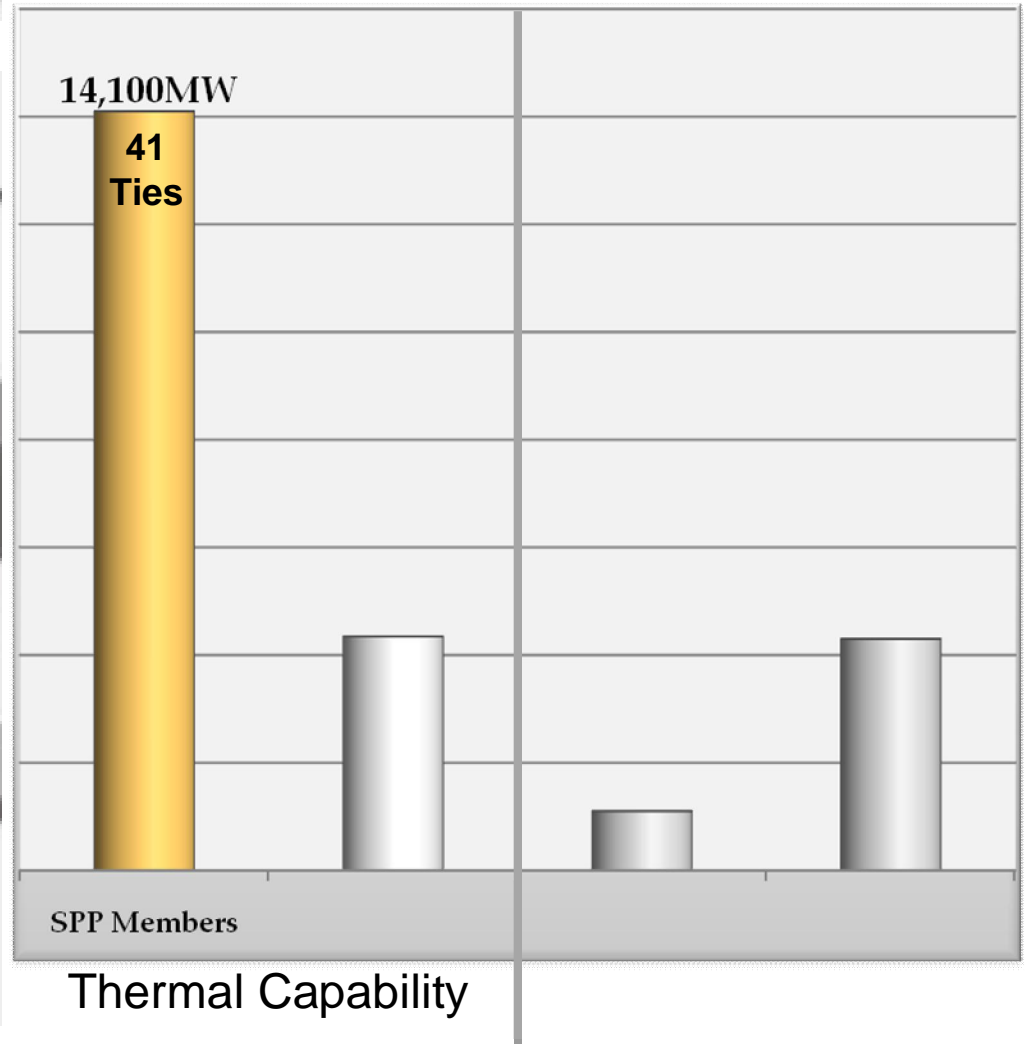

Energy Interconnections and Transfer Capability

May 2011

Entergy – SPP Ties

Entergy – SPP “RTO Member” Ties

SPP RTO to Entergy Transfer Capability

- Entergy System Ties
- SPP Ties with RTO Members
 - Other SPP Member Ties
 - MISO Tie
 - Other External Ties

MISO to Entergy Transfer Capability

- Entergy System Ties
- SPP Ties with RTO Members
 - Other SPP Member Ties
 - MISO Tie
 - Other External Ties

Thermal Capability

Transfer Capability