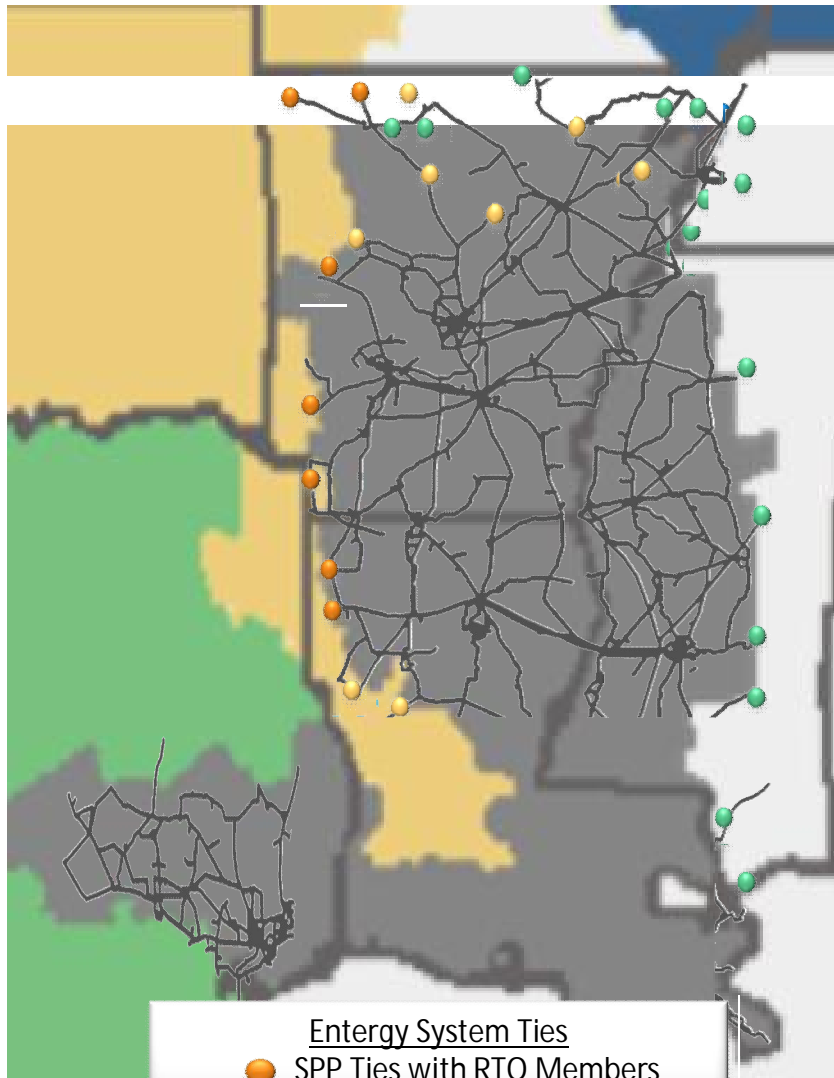

Energy Interconnections and Transfer Capability

May 2011

Entergy – SPP Ties

Entergy – SPP “RTO Member” Ties

SPP RTO to Entergy Transfer Capability

- Entergy System Ties
- SPP Ties with RTO Members
 - Other SPP Member Ties
 - MISO Tie
 - Other External Ties

MISO to Entergy Transfer Capability

- Entergy System Ties
- SPP Ties with RTO Members
 - Other SPP Member Ties
 - MISO Tie
 - Other External Ties

Thermal Capability

Transfer Capability