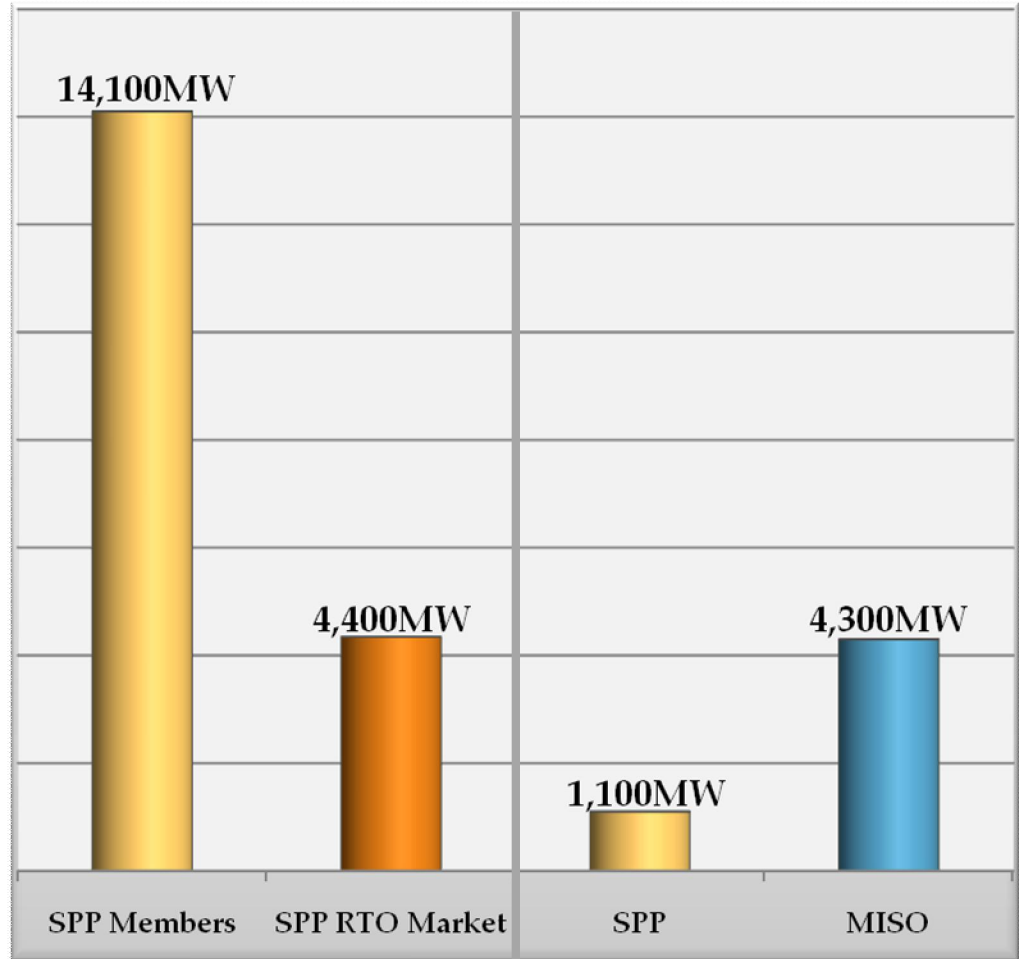

Energy Interconnections and Transfer Capability

May 2011

Entergy – SPP Ties

Entergy – SPP “RTO Member” Ties

SPP RTO to Entergy Transfer Capability

- Entergy System Ties
- SPP Ties with RTO Members
 - Other SPP Member Ties
 - MISO Tie
 - Other External Ties

MISO to Entergy Transfer Capability

- Entergy System Ties
- SPP Ties with RTO Members
 - Other SPP Member Ties
 - MISO Tie
 - Other External Ties

Thermal Capability

Transfer Capability