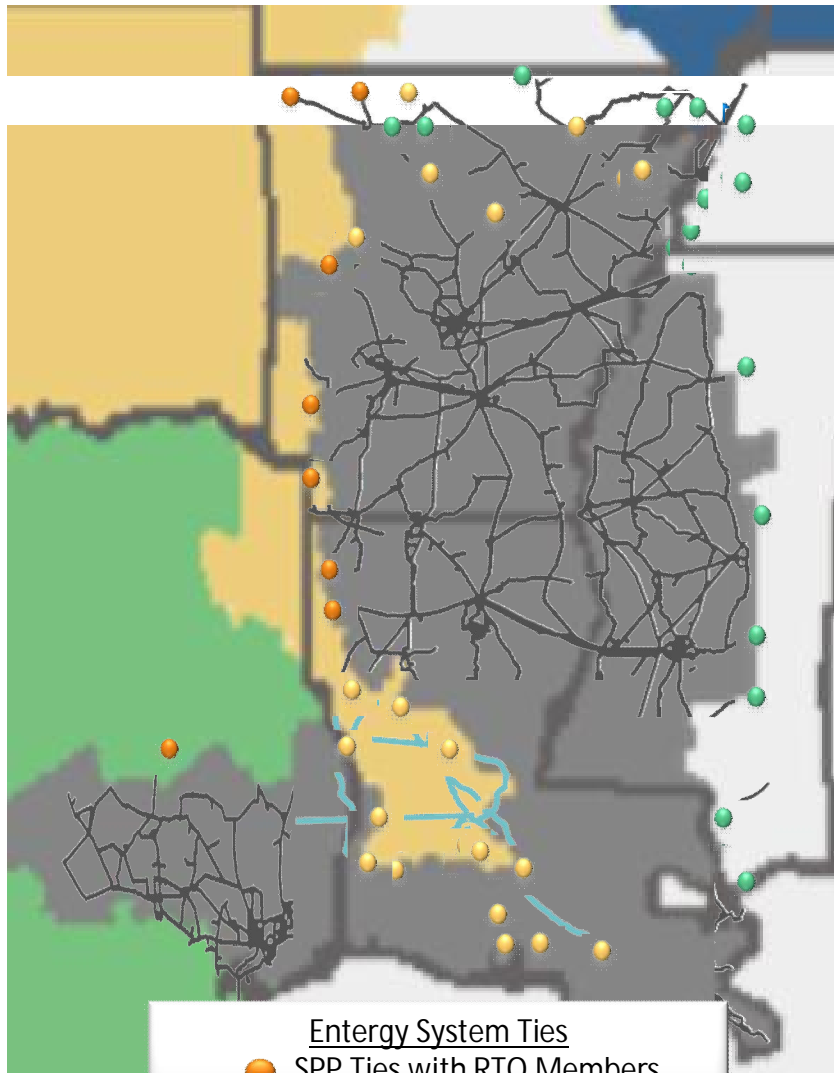

Energy Interconnections and Transfer Capability

May 2011

Entergy – SPP Ties

Entergy – SPP “RTO Member” Ties

SPP RTO to Entergy Transfer Capability

- Entergy System Ties
- SPP Ties with RTO Members
 - Other SPP Member Ties
 - MISO Tie
 - Other External Ties

MISO to Entergy Transfer Capability

- Entergy System Ties
- SPP Ties with RTO Members
 - Other SPP Member Ties
 - MISO Tie
 - Other External Ties

Thermal Capability

Transfer Capability