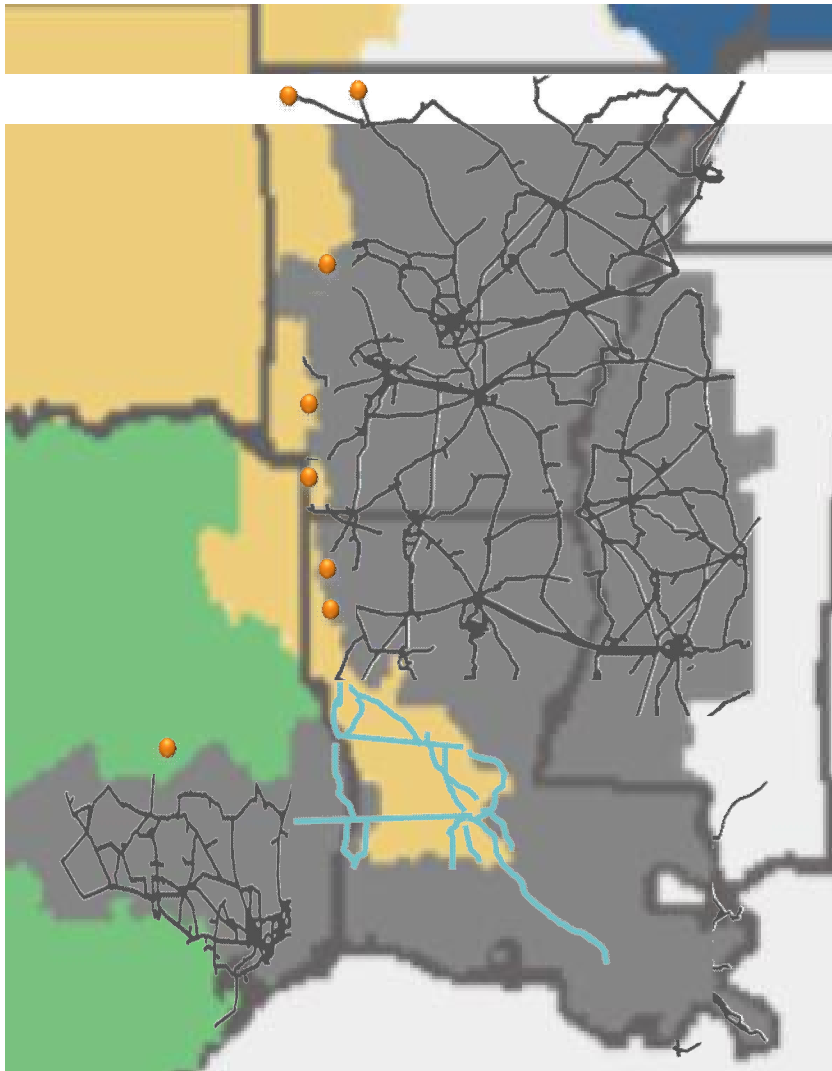

Energy Interconnections and Transfer Capability

May 2011

Entergy – SPP Ties

Entergy – SPP “RTO Member” Ties

SPP RTO to Entergy Transfer Capability

- Entergy System Ties
- SPP Ties with RTO Members
 - Other SPP Member Ties
 - MISO Tie
 - Other External Ties

MISO to Entergy Transfer Capability

- Entergy System Ties
- SPP Ties with RTO Members
 - Other SPP Member Ties
 - MISO Tie
 - Other External Ties

Thermal Capability

Transfer Capability