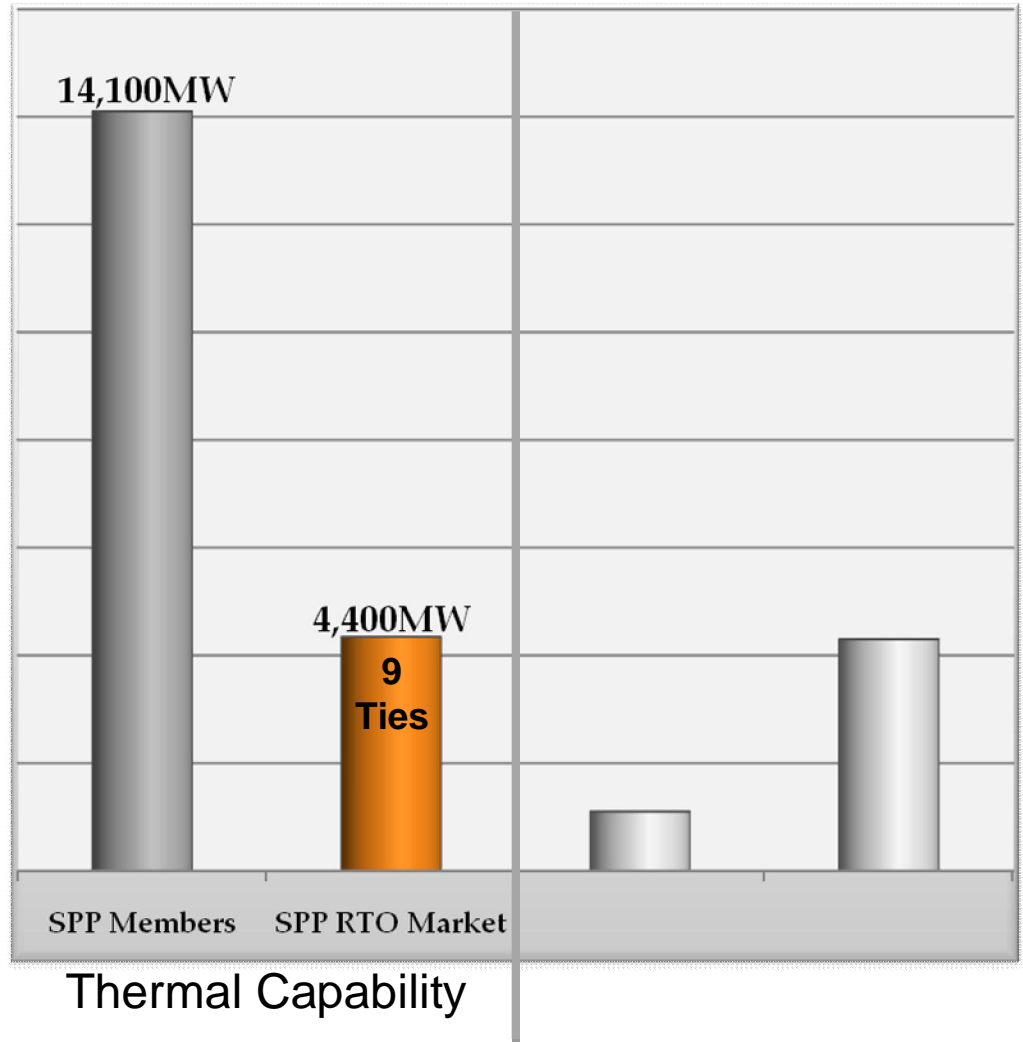

Energy Interconnections and Transfer Capability

May 2011

Entergy – SPP Ties

Entergy – SPP “RTO Member” Ties

SPP RTO to Entergy Transfer Capability

- Entergy System Ties
- SPP Ties with RTO Members
 - Other SPP Member Ties
 - MISO Tie
 - Other External Ties

MISO to Entergy Transfer Capability

- Entergy System Ties
- SPP Ties with RTO Members
 - Other SPP Member Ties
 - MISO Tie
 - Other External Ties

Thermal Capability

Transfer Capability