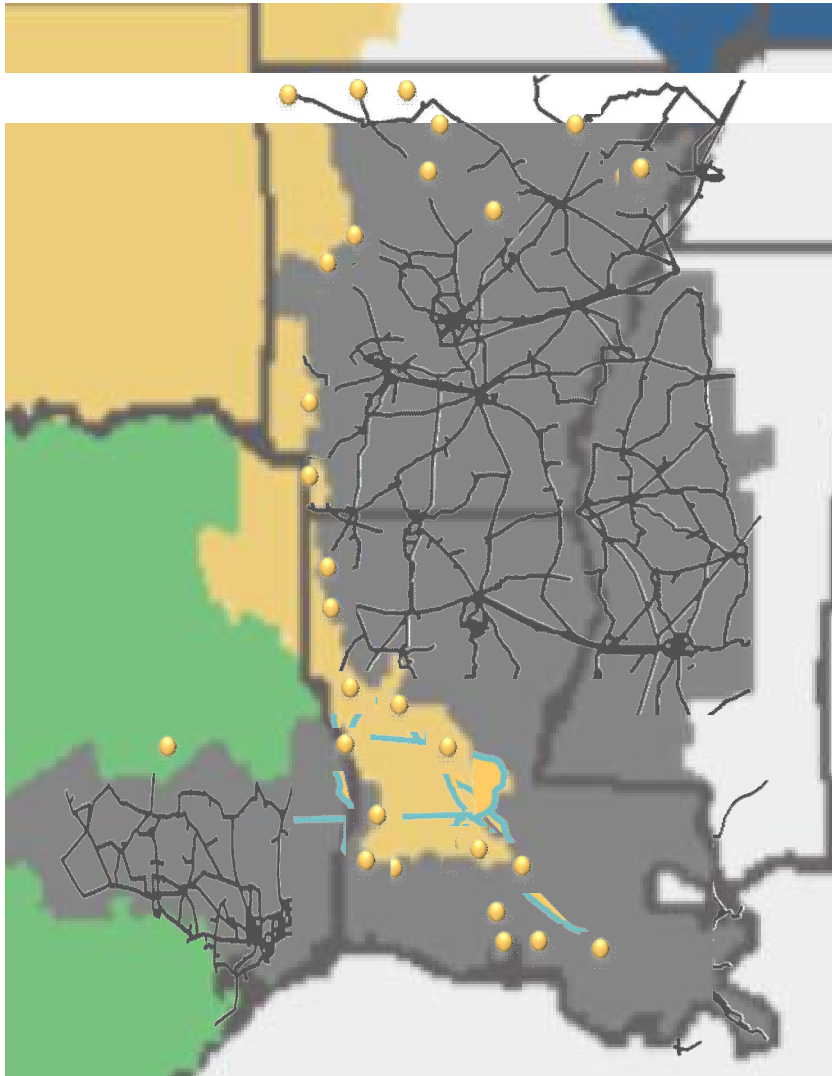

Energy Interconnections and Transfer Capability

May 2011

Entergy – SPP Ties

Entergy – SPP “RTO Member” Ties

SPP RTO to Entergy Transfer Capability

- Entergy System Ties
- SPP Ties with RTO Members
 - Other SPP Member Ties
 - MISO Tie
 - Other External Ties

MISO to Entergy Transfer Capability

- Entergy System Ties
- SPP Ties with RTO Members
 - Other SPP Member Ties
 - MISO Tie
 - Other External Ties

Thermal Capability

Transfer Capability